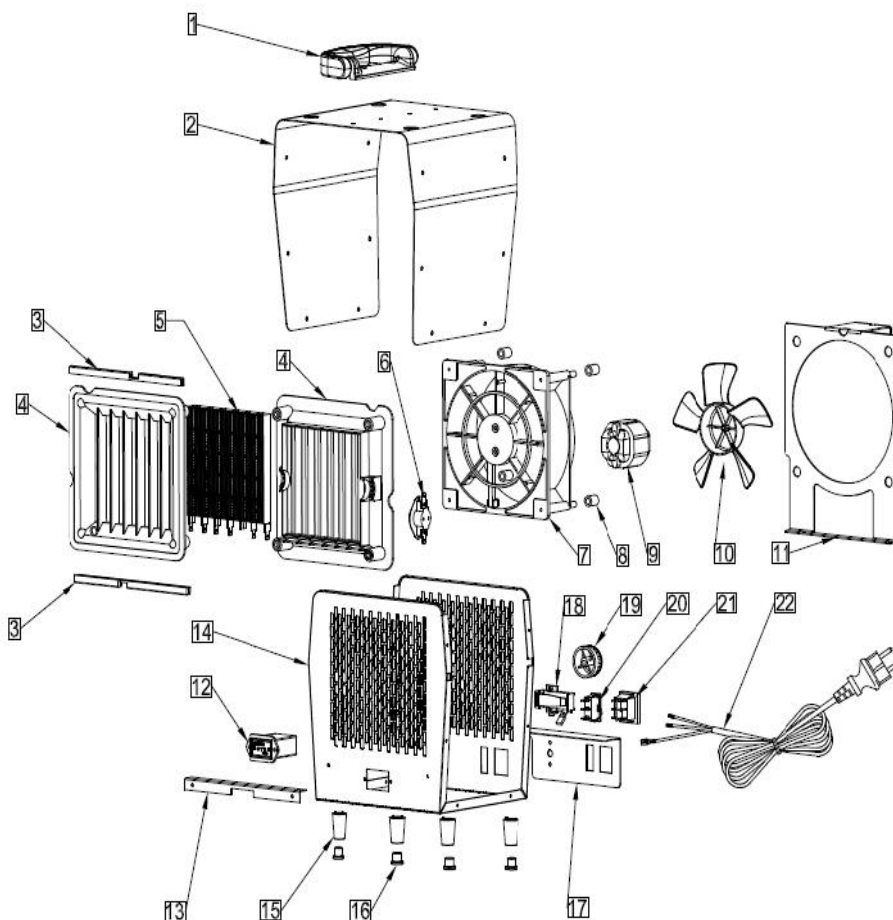

## 7. List of spare parts

Item	HEYLO - Art. No.	Description
1		Handle 1761210
2		Housing cover 1761211
3		Rubber strip 1761212
4		Frame for heating element 1761213
5		PTC heating element 1761214
6		Temperature limiter 1761215
7		Ventilator 1761216
8		Rubber pad for ventilator 1761217
9		Motor 1761218
10		Fan wheel 1761219
11		Securing plate for motor 1761220
12		h counter (DE3XL PRO only) 1761221
13		Holder - kW/h counter 1761222
14		Housing shell 1761223
15		Pedestal 1761224
16		Plug for pedestal 1761225
17		Control panel 1761226
18		Room thermostat 1761227
19		Rotary knob 1761228
20		Switch 1 (Ventilation) 1761229
21		Switch 2 (heating) 1761230
22		Connection cable 1761231